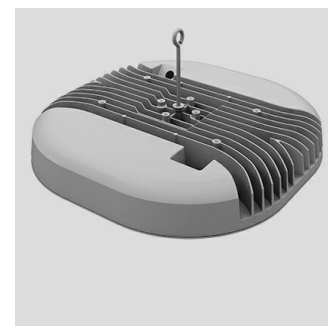

## KOA MAXI S/EW SMART

<b>Part number</b>	06220294
<b>Lampholder:</b>	LED
<b>Light Source:</b>	LED
<b>Wattage:</b>	210 W
<b>Finish:</b>	GR-94 / Metallic grey / Textured
<b>Insulation class:</b>	I
<b>Degree of protection:</b>	IP66
<b>IK-J-xxIP:</b>	IK10 24J xx9
<b>CRI:</b>	70
<b>Kelvin:</b>	4000
<b>Power factor:</b>	COSφ ≥ 0,9
<b>Optic:</b>	SYMMETRIC EXTRA WIDE REFLECTOR
<b>Lightsource lumen output:</b>	25920 lm
<b>Luminaire lumen output:</b>	21988 lm
<b>L:</b>	L80
<b>B:</b>	B10
<b>Lifetime:</b>	60000 h
<b>Ta MIN luminaire:</b>	-40°
<b>Ta MAX luminaire:</b>	40°

### Description

- Indoor and outdoor luminaire, comprising:
- Die-cast aluminium housing chemically pre-treated and painted with polyester powder coating
  - Diffuser with integrated louvre in UV, heat stabilised, transparent technopolymer
  - High-transparency polycarbonate lenses for best light transmission
  - Anti-aging silicone gasket with high resiliency
  - Electrical connection with outdoor rated plug & socket quick connector (IP66) that allows connection to mains without opening the luminaire. Made in PA66 with silver-plated brass contacts, for cables Ø 9 - Ø 12 mm
  - Light beam obtained by the combination of multiple LED modules
  - Galvanised steel M8 suspension hook
  - Stainless steel external screws
  - Complete with metal safety cable that guarantees suspension of the fixture in case of breakage of the main suspension system
  - When using the product within environments where mineral or natural oils are present or in atmospheres that are not compatible with polycarbonate, the protective glass available as accessory shall be used
  - The SMART version is supplied with an electronic device for the intelligent management of light based upon the wireless platform 868MHz. It allows to build plants able to dynamically interact with the surrounding environment. Specific accessories to program