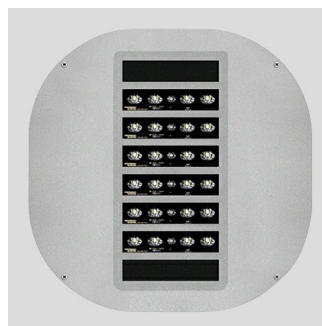

## KOA MAXI S/EW SMART

<b>Part number</b>	06220294
<b>Lampholder:</b>	LED
<b>Light Source:</b>	LED
<b>Wattage:</b>	210 W
<b>Finish:</b>	GR-94 / Metallic grey / Textured
<b>Insulation class:</b>	I
<b>Degree of protection:</b>	IP66
<b>IK-J-xxIP:</b>	IK10 24J xx9
<b>CRI:</b>	70
<b>Kelvin:</b>	4000
<b>Power factor:</b>	COSφ ≥ 0,9
<b>Optic:</b>	SYMMETRIC EXTRA WIDE REFLECTOR
<b>Lightsource lumen output:</b>	25920 lm
<b>Luminaire lumen output:</b>	21988 lm
<b>L:</b>	L80
<b>B:</b>	B10
<b>Lifetime:</b>	60000 h
<b>Ta MIN luminaire:</b>	-40°
<b>Ta MAX luminaire:</b>	40°

### Description

- Indoor and outdoor luminaire, comprising:
- Die-cast aluminium housing chemically pre-treated and painted with polyester powder coating
  - Diffuser with integrated louvre in UV, heat stabilised, transparent technopolymer
  - High-transparency polycarbonate lenses for best light transmission
  - Anti-aging silicone gasket with high resiliency
  - Electrical connection with outdoor rated plug & socket quick connector (IP66) that allows connection to mains without opening the luminaire. Made in PA66 with silver-plated brass contacts, for cables Ø 9 - Ø 12 mm
  - Light beam obtained by the combination of multiple LED modules
  - Galvanised steel M8 suspension hook
  - Stainless steel external screws
  - Complete with metal safety cable that guarantees suspension of the fixture in case of breakage of the main suspension system
  - When using the product within environments where mineral or natural oils are present or in atmospheres that are not compatible with polycarbonate, the protective glass available as accessory shall be used
  - The SMART version is supplied with an electronic device for the intelligent management of light based upon the wireless platform 868MHz. It allows to build plants able to dynamically interact with the surrounding environment. Specific accessories to program