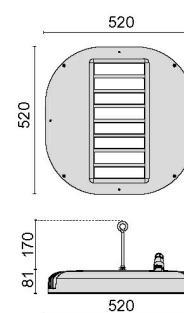

## KOA MAXI S/EW SMART

<b>Part number</b>	06220294
<b>Lampholder:</b>	LED
<b>Light Source:</b>	LED
<b>Wattage:</b>	210 W
<b>Finish:</b>	GR-94 / Metallic grey / Textured
<b>Insulation class:</b>	I
<b>Degree of protection:</b>	IP66
<b>IK-J-xxIP:</b>	IK10 24J xx9
<b>CRI:</b>	70
<b>Kelvin:</b>	4000
<b>Power factor:</b>	COSφ ≥ 0,9
<b>Optic:</b>	SYMMETRIC EXTRA WIDE REFLECTOR
<b>Lightsource lumen output:</b>	25920 lm
<b>Luminaire lumen output:</b>	21988 lm
<b>L:</b>	L80
<b>B:</b>	B10
<b>Lifetime:</b>	60000 h
<b>Ta MIN luminaire:</b>	-40°
<b>Ta MAX luminaire:</b>	40°

### Technical drawings

and manage the system are available.

- The dual-hook accessory prevents unexpected and unwanted rotations of the fixture. It's especially recommended for elliptical-beam versions

- Photometric data measure according to UNI EN 13032-4 and IES LM-79-08